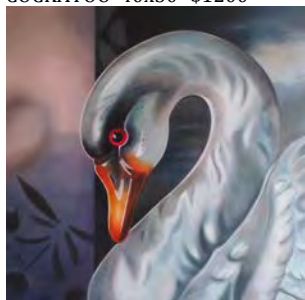

STUDIO SALE PRICE LIST 2017

GREEN FISH 40x30"
\$1200

SHARK 36x36" \$1200

GULL 36x48" \$1400

PELICAN 36x36" \$1200

STRANGE BIRD 12x36" \$550

COCKATOO 40x30" \$1200

YOU CAN'T RUN FROM THE FUNNEL OF LOVE 48x36
\$1500

SWAN 36x36" \$1200

THE GREAT BURNING 48x36" \$1500

FOREST FLOOR 24x40" \$1500 (framed)

MINNOW ON ICE 11x14 \$350

SIDE-WINDER 10x20" \$450

BIRD HUNTER 36x60" \$1500

LICHEN, APALACHICOLA \$1800 (framed)

PIN CUSHION STARTBURST 24x24" \$800 (framed)