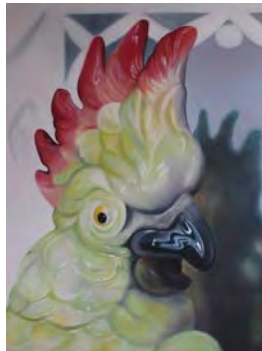

STUDIO SALE PRICE LIST 2017

GREEN FISH 40x30"
\$1200

SHARK 36x36" \$1200

GULL 36x48" \$1400

PELICAN 36x36" \$1200

STRANGE BIRD 12x36" \$550

COCKATOO 40x30" \$1200

YOU CAN'T RUN FROM THE FUNNEL OF LOVE 48x36
\$1500

SWAN 36x36" \$1200

THE GREAT BURNING 48x36" \$1500

FOREST FLOOR 24x40" \$1500 (framed)

MINNOW ON ICE 11x14 \$350

SIDE-WINDER 10x20" \$450

BIRD HUNTER 36x60" \$1500

LICHEN, APALACHICOLA \$1800 (framed)

PIN CUSHION STARTBURST 24x24" \$800 (framed)

FREEZE FRAME 60x36" \$1500

SPILT MILK OF HUMAN KINDESS 48x60" \$2000

LIGHT AS A FEATHER AT THE END OF THE TUNNEL
5x12' \$4000

IF PIGS COULD FLOAT 5x12' \$4000

THE BIG SNAFU 6x36' (If you are interested in this monster, just email me about it)