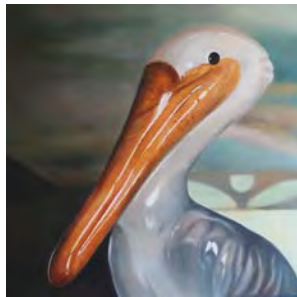

STUDIO SALE PRICE LIST 2017

GREEN FISH 40x30"
\$1200

SHARK 36x36" \$1200

GULL 36x48" \$1400

PELICAN 36x36" \$1200

STRANGE BIRD 12x36" \$550

COCKATOO 40x30" \$1200

YOU CAN'T RUN FROM THE FUNNEL OF LOVE 48x36
\$1500

SWAN 36x36" \$1200

THE GREAT BURNING 48x36" \$1500

FOREST FLOOR 24x40" \$1500 (framed)

MINNOW ON ICE 11x14 \$350

SIDE-WINDER 10x20" \$450

BIRD HUNTER 36x60" \$1500

LICHEN, APALACHICOLA \$1800 (framed)

PIN CUSHION STARTBURST 24x24" \$800 (framed)

FREEZE FRAME 60x36" \$1500

SPILT MILK OF HUMAN KINDESS 48x60" \$2000

LIGHT AS A FEATHER AT THE END OF THE TUNNEL
5x12' \$4000

IF PIGS COULD FLOAT 5x12' \$4000

THE BIG SNAFU 6x36' (If you are interested in this monster, just email me about it)